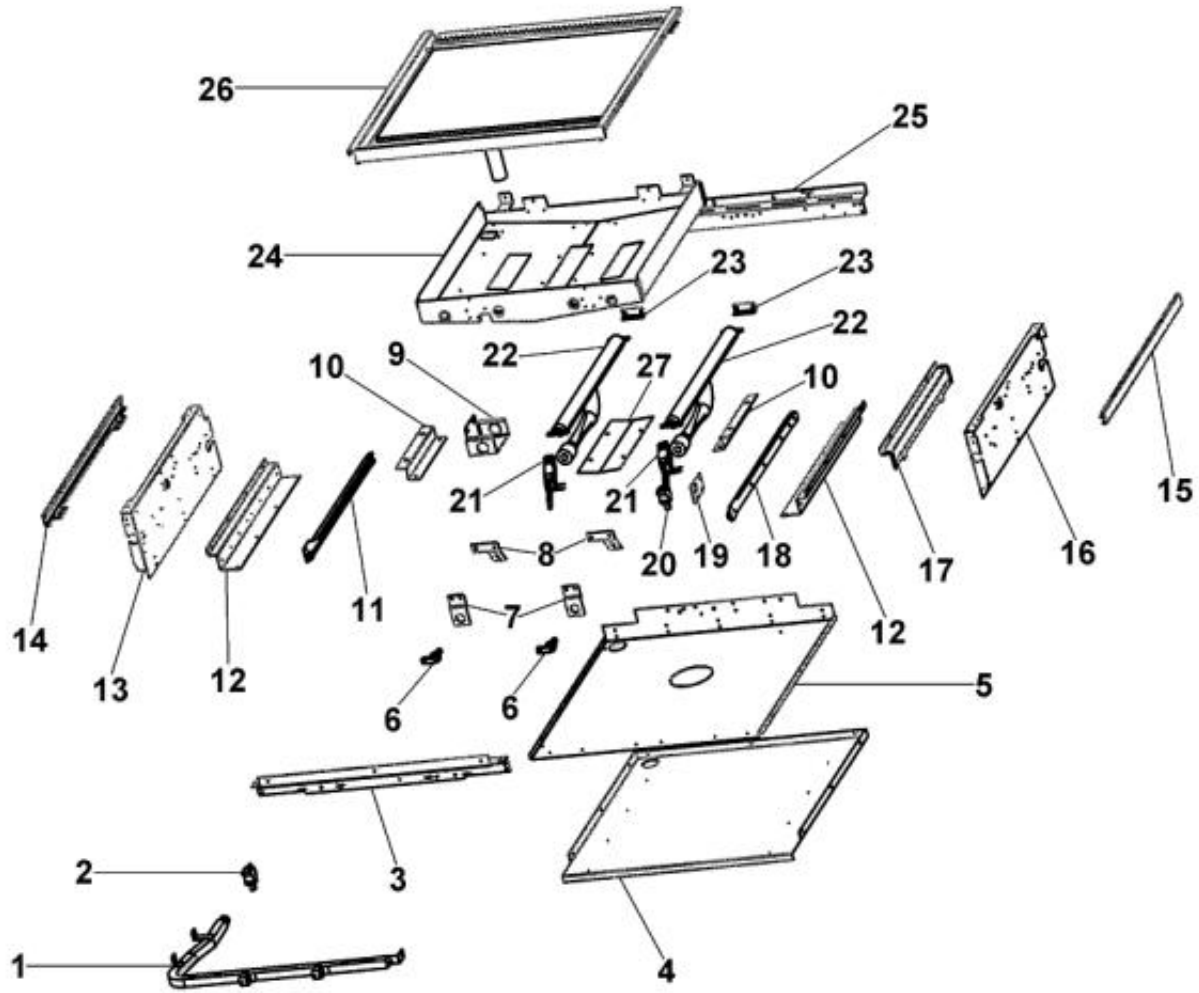

Functional Parts

Ref #	Part Number	Qty.	Description
1	PB050059		BAKE BURNER - NATURAL GAS
2	PE050005		CONVECTION FAN ASSY
3	PB010084		DUAL THERMAL BI-MTL GAS CTRL VALVE
4	PB050008		GRIDDLE BURNER
5	G3001876		IR BURNER ASSY (VGSC/RC) N/S
6	PB040001		IGNITOR - (ALL RANGES)
7	PA050112		UNIVERSAL 24 MANIFOLD
8	PE050016		OVEN LIGHT SWITCH - XBKX (WES-GAR)
9	PE050017		OVEN LIGHT SWITCH - XWHX (WES-GAR)
10	PA070001		PRESSURE REGULATOR (NAT.)
11	PB030002		SUB TO 003862-000 - SHUTOFF VALVE
12	PB010036		THERMOSTAT BAKE/BROIL
13	PB010035		THERMOSTAT BAKE

Ref #	Part Number	Qty.	Description
1	J2101749		GREASE PAN
2	G3009528		DRIP TRAY HANDLE ASSY 24
	C9309535PVD		DRIP TRAY HANDLE BACK 24 PVD
3	PK000009		RUNNER, DRIP TRAY - LH (VGRT)
4	B3002708		DRIP TRAY (VCCGG4)
5	PK000010		RUNNER, DRIP TRAY - RH (VGRT)
6	PE050016		OVEN LIGHT SWITCH - XBKX (WES-GAR)
	PE050017		OVEN LIGHT SWITCH - XWHX (WES-GAR)
7	PE010081		CONVECTION-LABEL/PLATE (CHROME)
	PE010082		CONVECTION-LABEL/PLATE (XBRX)
8	PB010099		T/STAT B/B KNOB BK REPL PB010039BKX
	PB010100		THERMOSTAT BAKE/BROIL KNOB XWHX N/S
9	PB010208		BEZEL, CHROME PLATE
	PB010209		BEZEL BRASS
10	B9208469		CONTROL PANEL VGIC245G
11	PB010036		THERMOSTAT BAKE/BROIL
12	G3002719		LANDING LEDGE ASSY (VCCGG4)
13	PB040001		IGNITOR - (ALL RANGES)
14	PB030002		SUB TO 003862-000 - SHUTOFF VALVE
15	PB010035		THERMOSTAT BAKE
16	PB010103		GRIDDLE KNOB N/S XBKX
	PB010104		GRIDDLE KNOB N/S XWHX
17	PK000008		DRIP TRAY GUIDE - RH
18	PK000007		DRIP TRAY GUIDE - LH (VGRT)