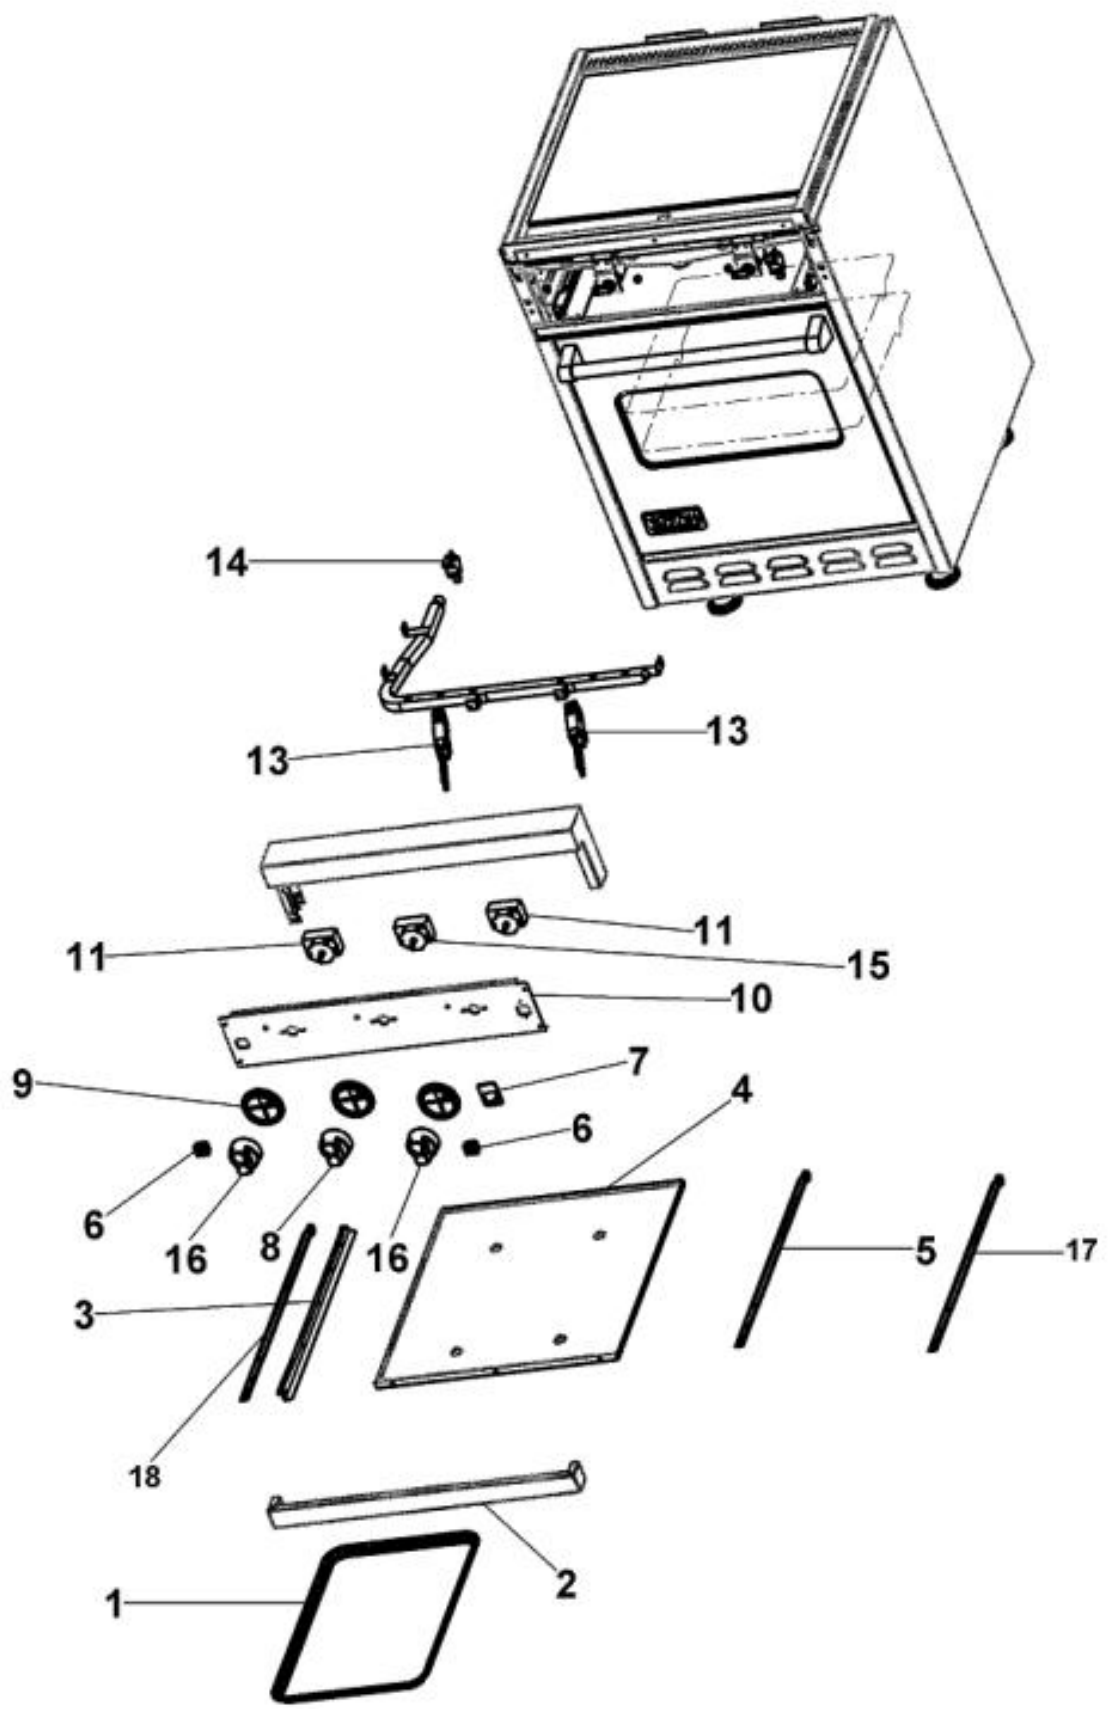

Functional Parts

Ref #	Part Number	Qty.	Description
1	PB050059		BAKE BURNER - NATURAL GAS
2	PE050005		CONVECTION FAN ASSY
3	PB010084		DUAL THERMAL BI-MTL GAS CTRL VALVE
4	PB050008		GRIDDLE BURNER
5	G3001876		IR BURNER ASSY (VGSC/RC) N/S
6	PB040001		IGNITOR - (ALL RANGES)
7	PA050112		UNIVERSAL 24 MANIFOLD
8	PE050016		OVEN LIGHT SWITCH - XBKX (WES-GAR)
9	PE050017		OVEN LIGHT SWITCH - XWHX (WES-GAR)
10	PA070001		PRESSURE REGULATOR (NAT.)
11	PB030002		SUB TO 003862-000 - SHUTOFF VALVE
12	PB010036		THERMOSTAT BAKE/BROIL
13	PB010035		THERMOSTAT BAKE

Ref #	Part Number	Qty.	Description
1	J2101749		GREASE PAN
2	G3009528		DRIP TRAY HANDLE ASSY 24
	C9309535PVD		DRIP TRAY HANDLE BACK 24 PVD
3	PK000009		RUNNER, DRIP TRAY - LH (VGRT)
4	B3002708		DRIP TRAY (VCCGG4)
5	PK000010		RUNNER, DRIP TRAY - RH (VGRT)
6	PE050016		OVEN LIGHT SWITCH - XBKX (WES-GAR)
	PE050017		OVEN LIGHT SWITCH - XWHX (WES-GAR)
7	PE010081		CONVECTION-LABEL/PLATE (CHROME)
	PE010082		CONVECTION-LABEL/PLATE (XBRX)
8	PB010099		T/STAT B/B KNOB BK REPL PB010039BKX
	PB010100		THERMOSTAT BAKE/BROIL KNOB XWHX N/S
9	PB010208		BEZEL, CHROME PLATE
	PB010209		BEZEL BRASS
10	B9208469		CONTROL PANEL VGIC245G
11	PB010036		THERMOSTAT BAKE/BROIL
12	G3002719		LANDING LEDGE ASSY (VCCGG4)
13	PB040001		IGNITOR - (ALL RANGES)
14	PB030002		SUB TO 003862-000 - SHUTOFF VALVE
15	PB010035		THERMOSTAT BAKE
16	PB010103		GRIDDLE KNOB N/S XBKX
	PB010104		GRIDDLE KNOB N/S XWHX
17	PK000008		DRIP TRAY GUIDE - RH
18	PK000007		DRIP TRAY GUIDE - LH (VGRT)