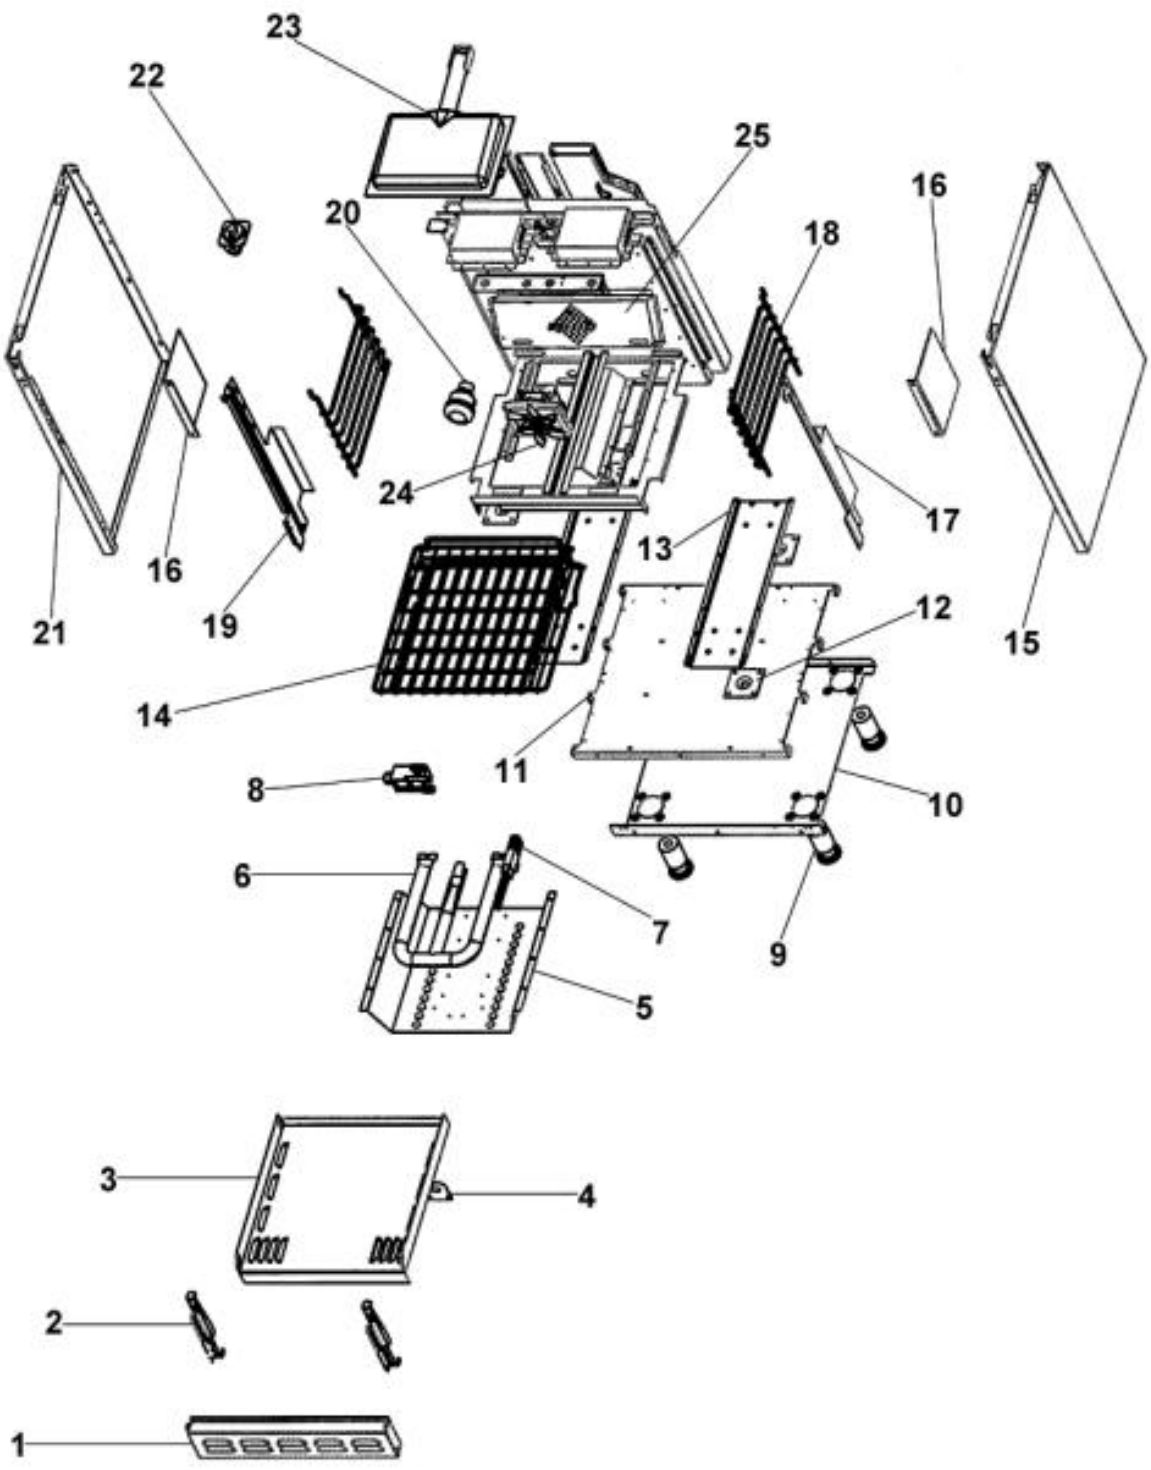

Ref #	Part Number	Qty.	Description
1	PA050112		UNIVERSAL 24 MANIFOLD
2	PB030002		SUB TO 003862-000 - SHUTOFF VALVE
3	A2007921		FRONT BURNER SUPPORT, VGIC245
4	A2007977		INSULATION PANEL
5	A2007676		BURNER BOX BOTTOM
6	PB040190		90 DEGREE ORIFICE FITTING NO.50 NAT
7	A2008481		24 GRILL ORIFICE BRACKET
8	A2001633		GRILL FRONT SPARKER BRKT (VGRC)
9	A2009520		BRACKET, REGULATOR
10	A2001949		T/STAT BULB COVER REPL A2001883
11	PK000007		DRIP TRAY GUIDE - LH (VGRT)
12	A2001160		DRIP TRAY GUIDE BRKT (VGRT)
13	A2001912		BURNER BOX SIDE LH
14	024152-000		TRIM, SIDE, LH
15	024153-000		TRIM, SIDE, RH
16	A2001911		BURNER BOX SIDE RH
17	A2009733		WIRE CHANNEL SIDE
18	PK000008		DRIP TRAY GUIDE - RH
19	A1001138		MANIFOLD BRKT
20	PB030002		SUB TO 003862-000 - SHUTOFF VALVE
21	PB040001		IGNITOR - (ALL RANGES)
22	PB050077		GRILL BURNER
23	A2008480		24 GRILL REAR BURNER SUPT BRKT
24	B2008470		GRIDDLE BODY VGIC245
25	A2007672		REAR BURNER SUPPORT, VGIC245
26	G3008473		GRIDDLE ASSY VGIC245
27	A2008492		BURNER BOX COVER VGIC245G